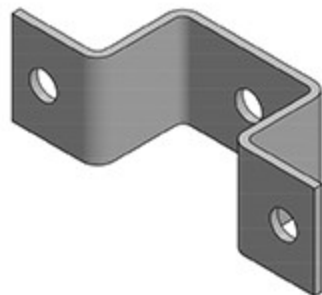

Stainless Ground Bar Mounting Bracket

Dimensional Profile